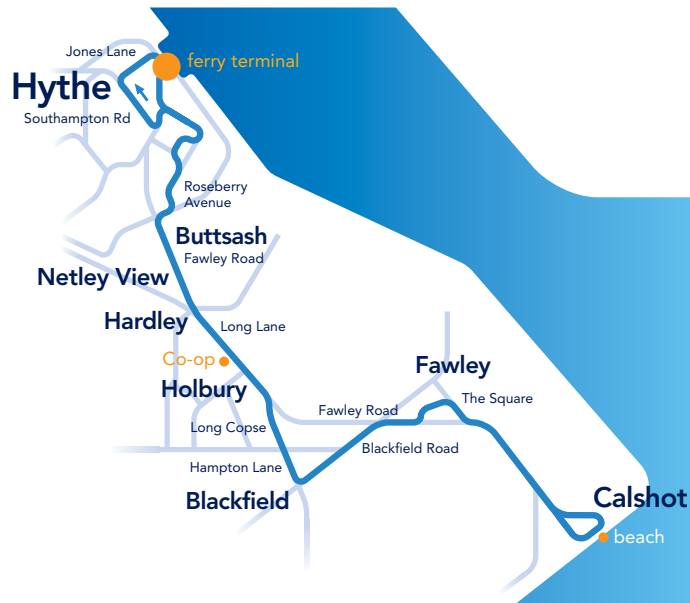

Mondays to Fridays

Hythe to Calshot

Hythe ferry terminal	0750	0950	1150	1350	1550
Langdown Knightwood Road	0755	0955	1155	1355	1555
Netley View Cedar Road	0759	0959	1159	1359	1559
Holbury Alldays	0803	1003	1203	1403	1603
Blackfield crossroads	0806	1006	1206	1406	1606
Fawley Square	0810	1010	1210	1410	1610
Calshot beach	0815	1015	1215	1415	1615

Bluestar H journeys
are financially supported by
Hampshire County Council

Mondays to Fridays

Calshot to Hythe

Calshot beach	0816	1016	1216	1416	1616
Fawley Square	0821	1021	1221	1421	1621
Blackfield crossroads	0825	1025	1225	1425	1625
Holbury Alldays	0829	1029	1229	1429	1629
Netley View Cedar Road	0833	1033	1233	1433	1633
Langdown Knightwood Road	0838	1038	1238	1438	1638
Hythe ferry terminal	0844	1044	1244	1444	1644